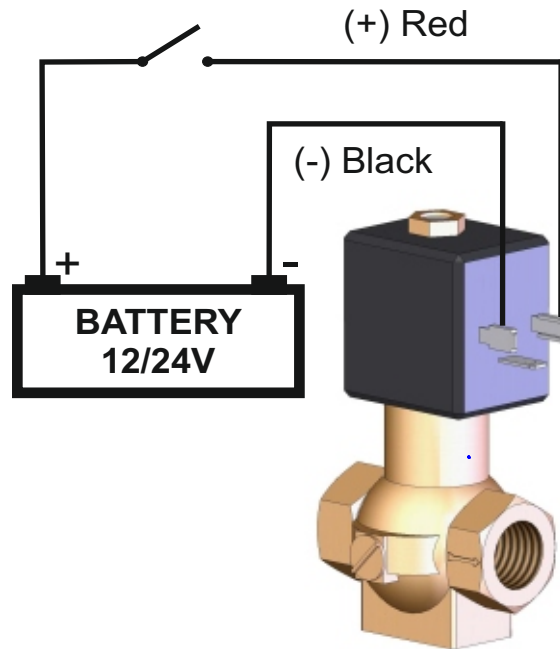

WIRING DIAGRAM

EV-M312 12V 140 040 12

EV-M312 24V 140 040 13

FUEL CUT-OFF SOLENOID VALVE

BAR	0,5	1	2	3
L/MIN	20	40	56	69

CODE	TYPE	V	A	Pmax	PORTS	HOLE	CONNECTIONS
140 040 12	EV-M312	12	1	3 bar	1/2"	12 mm	12 mm
140 040 13	EV-M312	24	0,55	3 bar	1/2"	12 mm	12 mm

The valve is normally closed. The valve opens applying the correct voltage at the solenoid (12V or 24V).

Coil can be turned in every directions since it is fastened with a nut placed on the top.

In case of electrical failure, the valve can be forced to open rotating clockwise (about 90°) the manual command knob.

In order to return back to electrical operation turn the knob anti-clockwise (about 90°)