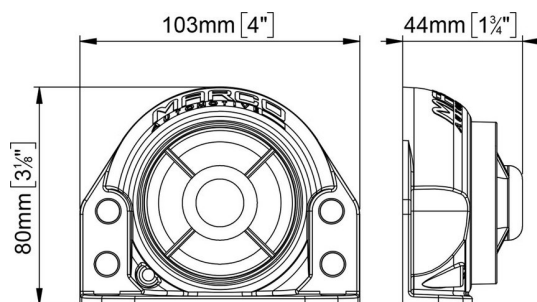

Part n.	Name	Voltage (V)	Consumption (A)	Hz	dB(A) (1m)	Terminals	IP Protection	Weight (kg)	Packing
10412215	BK3	9÷28	0,5	2350	105	2	67	0,2	Box

H 80 x L 103 x W 44 mm
H 3 1/8" x L 4" x W 1 3/4"

BK2 back-up alarm 100 dB