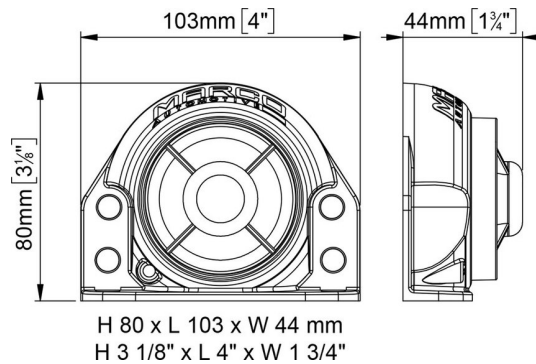

BK2 back-up alarm 100 dB

Quick Overview

Universal voltage waterproof horn with intermittent sound, particularly suitable for signalling operations such as: opening of deck and engine compartment; pulling out of gangways; crane, davit and cathead operating; malfunctioning of electronic devices.

Part n.	Name	Voltage (V)	Consumption (A)	Hz	dB(A) (1m)	Terminals	IP Protection	Weight (kg)	Packing
10412115	BK2	9÷28	0,5	1850	100	2	67	0,2	Box